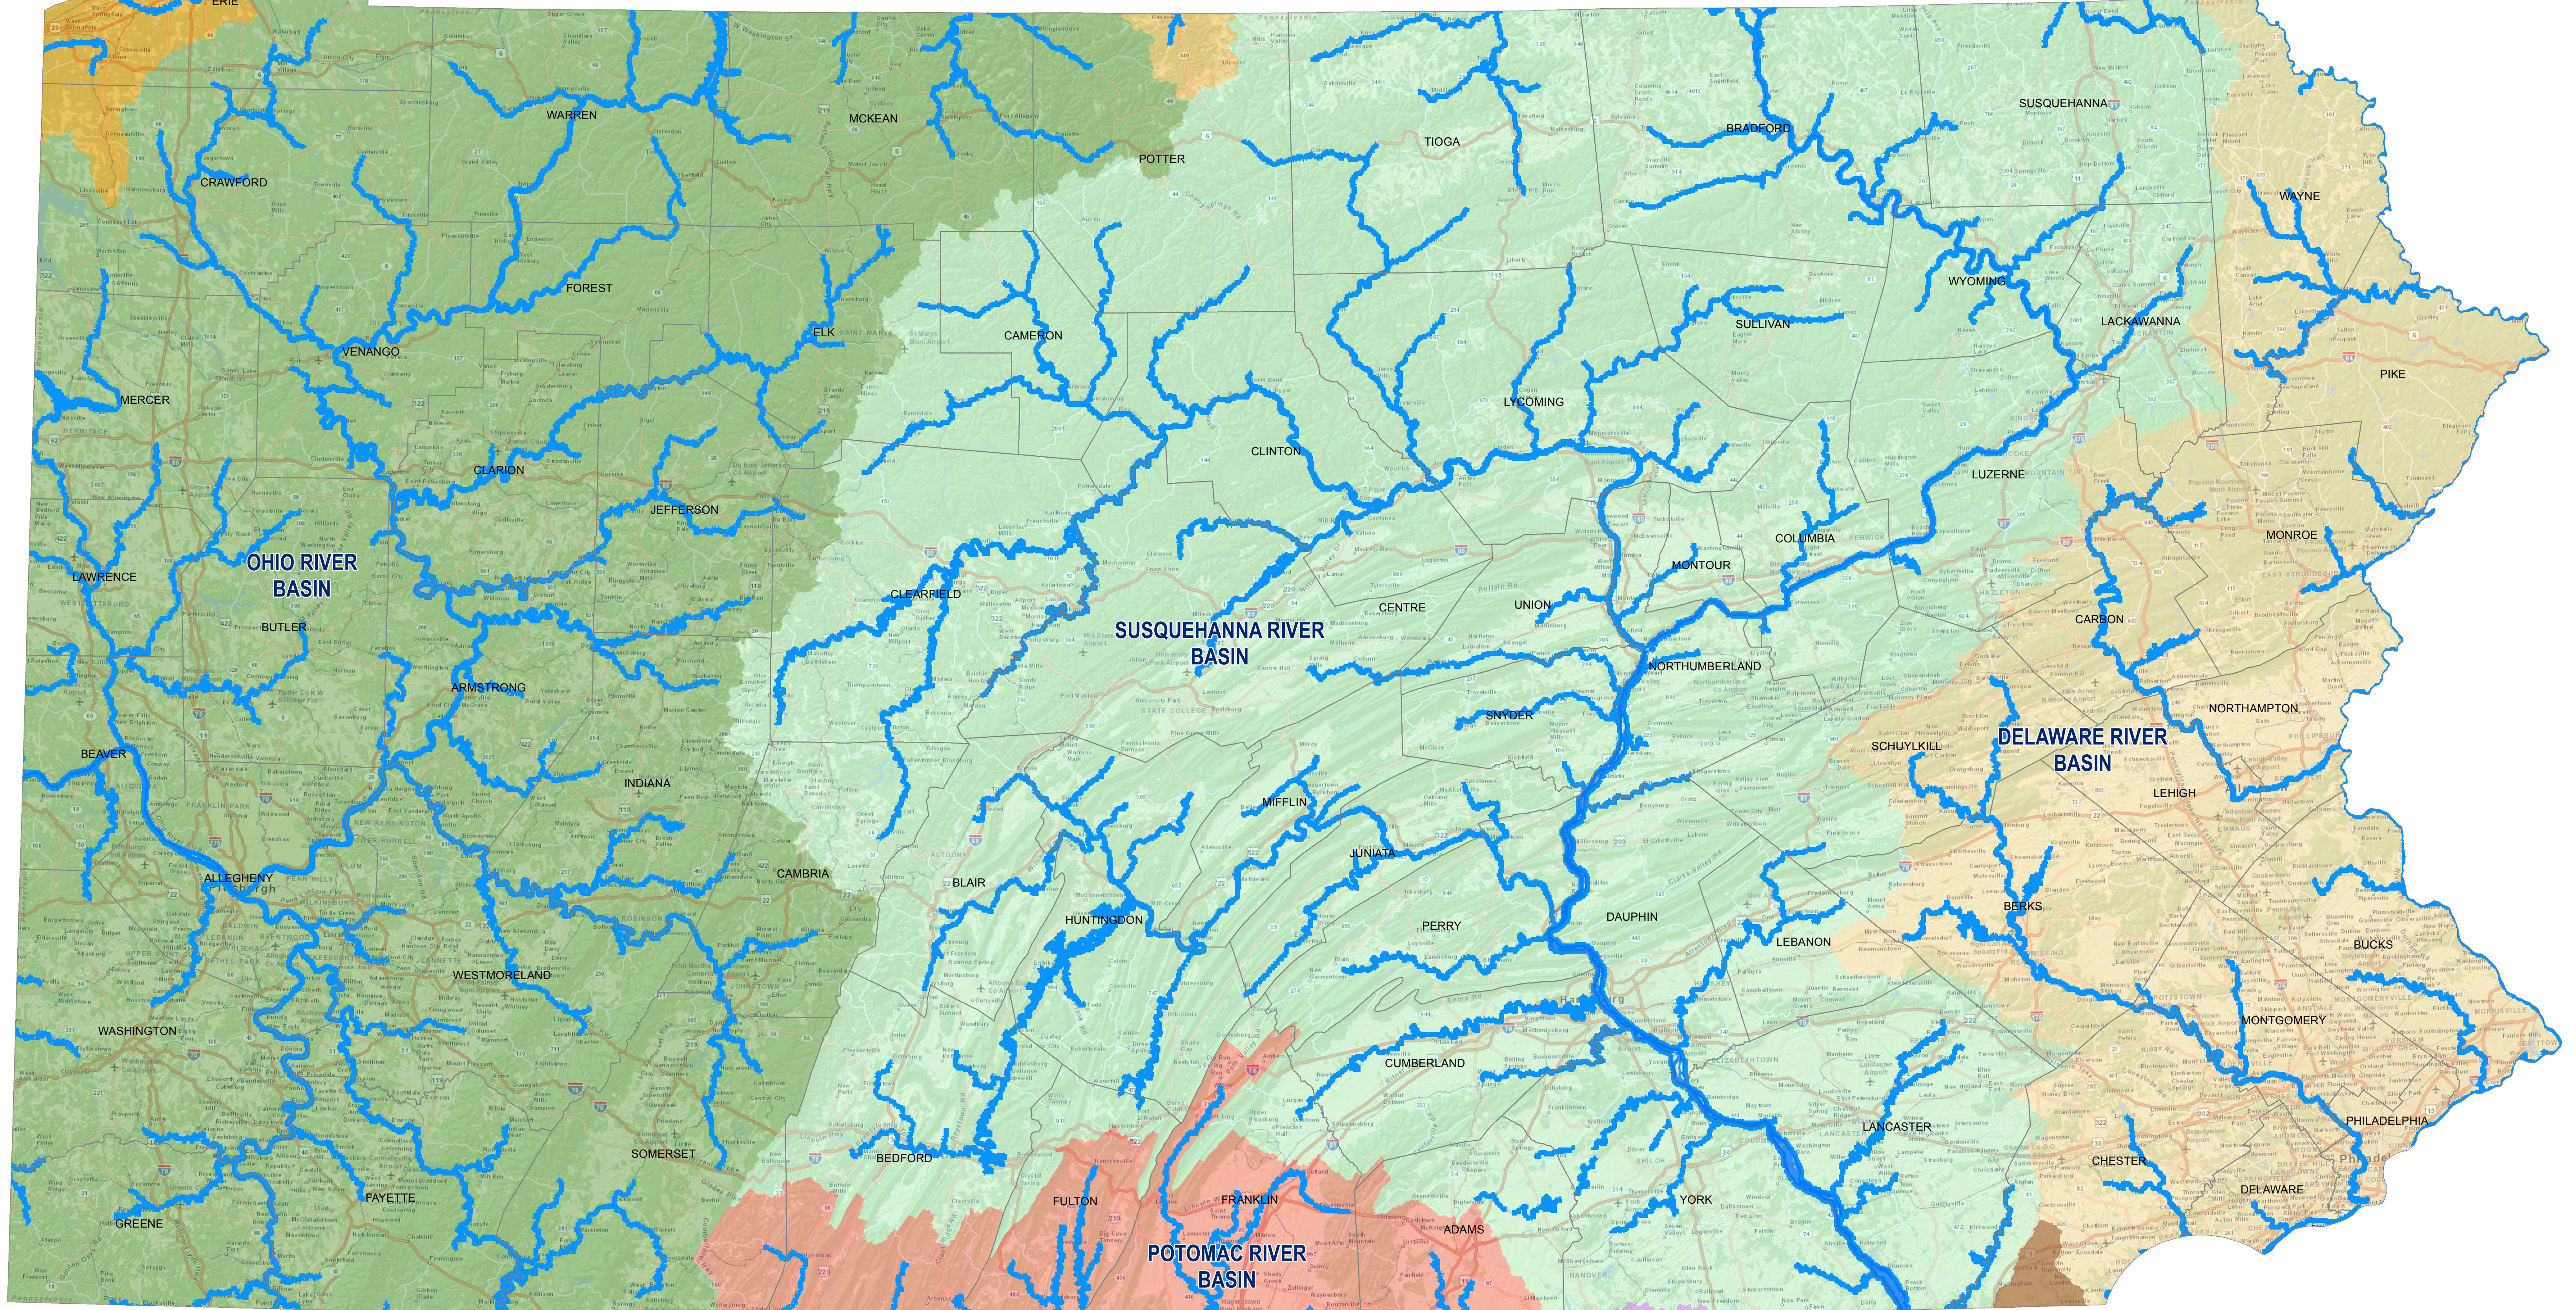

GREAT LAKES BASIN  
(ERIE WATERSHED)

# PENNSYLVANIA'S MAJOR RIVER BASINS

GREAT LAKES BASIN  
(GENESSEE WATERSHED)

- |   |   |   |
|---|---|---|
|  Gunpowder Watershed             |  Erie Watershed / Great Lakes Basin    |  Potomac River Basin     |
|  Northeast / Elk River Watershed |  Genesee Watershed / Great Lakes Basin |  Susquehanna River Basin |
|  Ohio River Basin                |  Delaware River Basin                  |   |