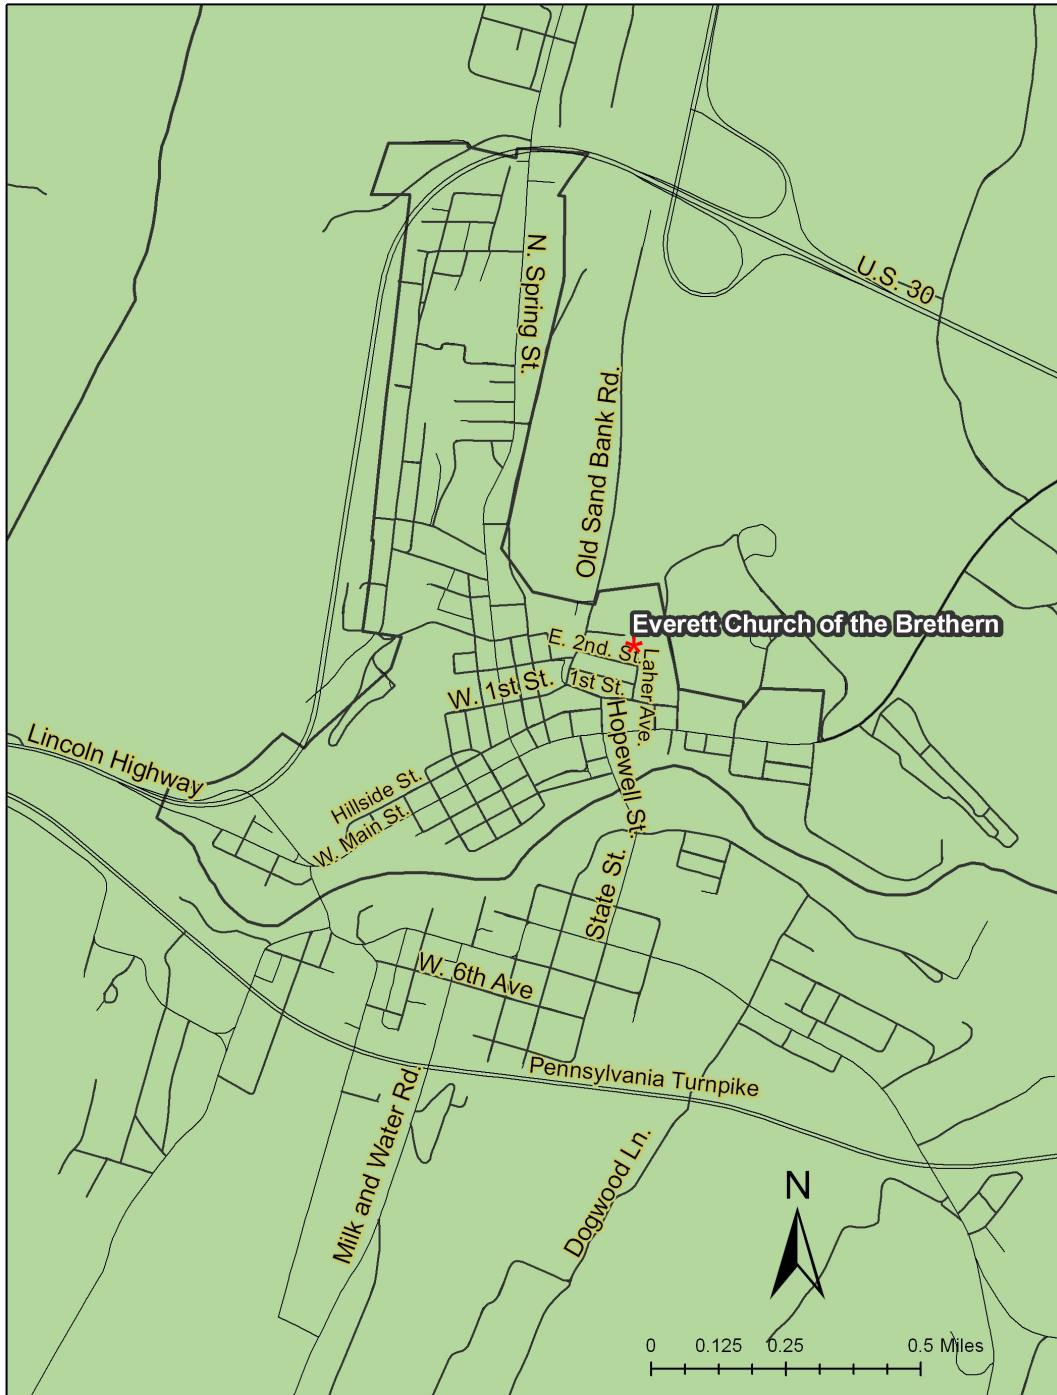

Everett Recycling Bin Site

From Main Street (US 30) in Everett, turn north onto North Spring Street (Satet Route 26 Business) and travel north three blocks (about 1/6 mile or 880 Feet) to the intersection with Second Street. Turn right onto East Second Street and travel three blocks to Borough Street. The Everett Church of the Brethren will be on the left and the recycling bin is in the parking lot.