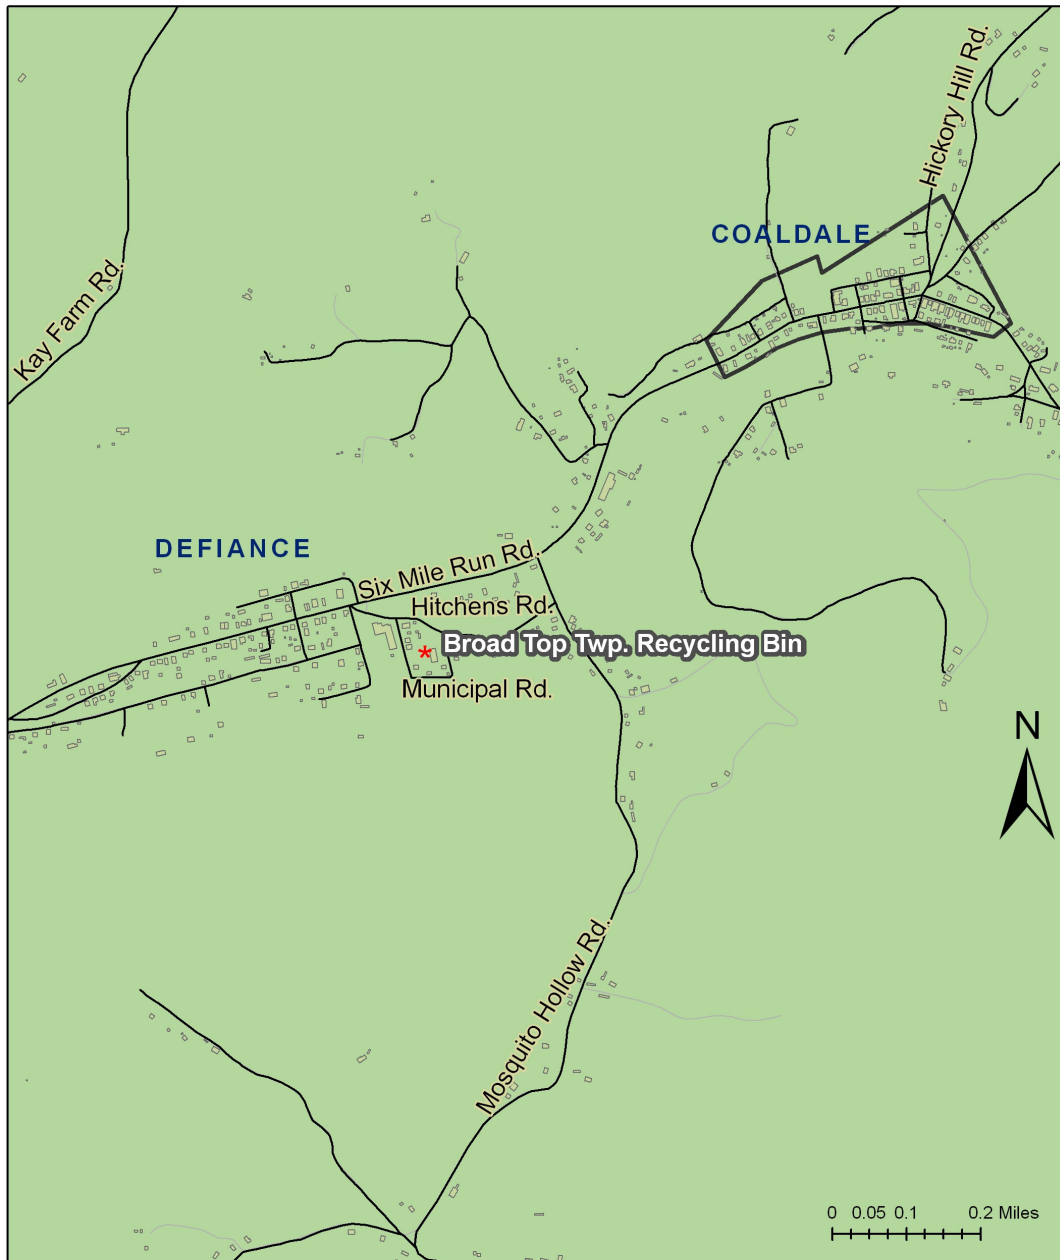

Broad Top Recycling Site

From Raystown Road (State Route 26) at the intersection with Six Mile Run Road (State Route 1036), turn east and travel over the Raystown Branch bridge and through the village of Riddlesburg for 1.5 miles to the village of Defiance. Turn right onto Hitchens Road (Township Road 578) and travel about 700 feet. The Broad Top township building will be on the right along Municipal Road and the recycling bin will be visible on the downhill side of the building