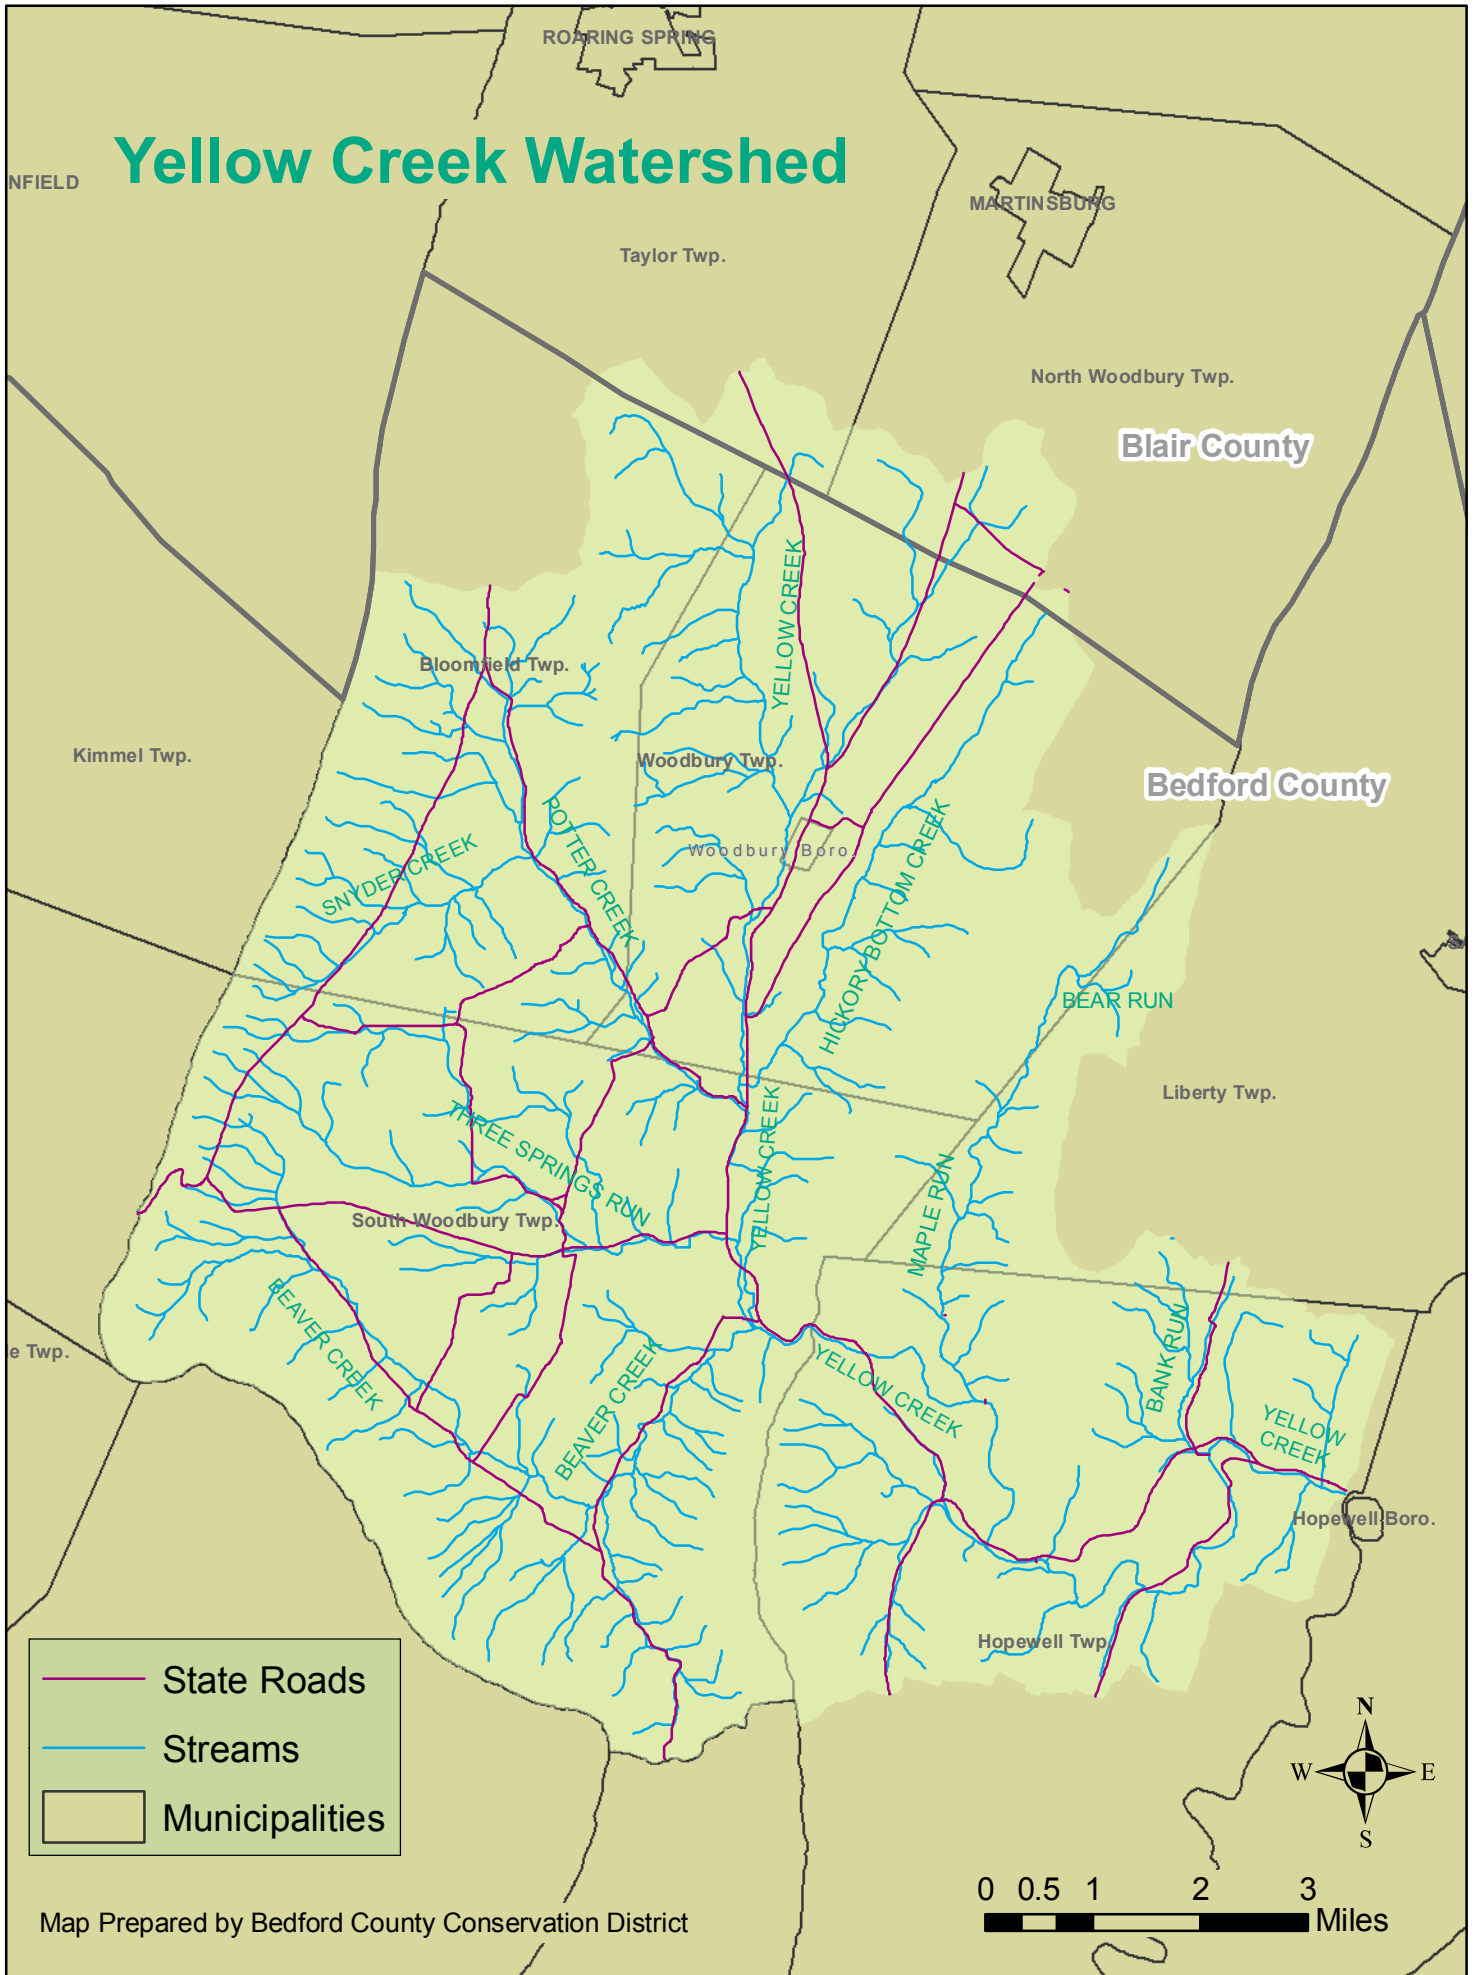

# Yellow Creek Watershed

- State Roads
- Streams
- Municipalities

Map Prepared by Bedford County Conservation District

0 0.5 1 2 3 Miles