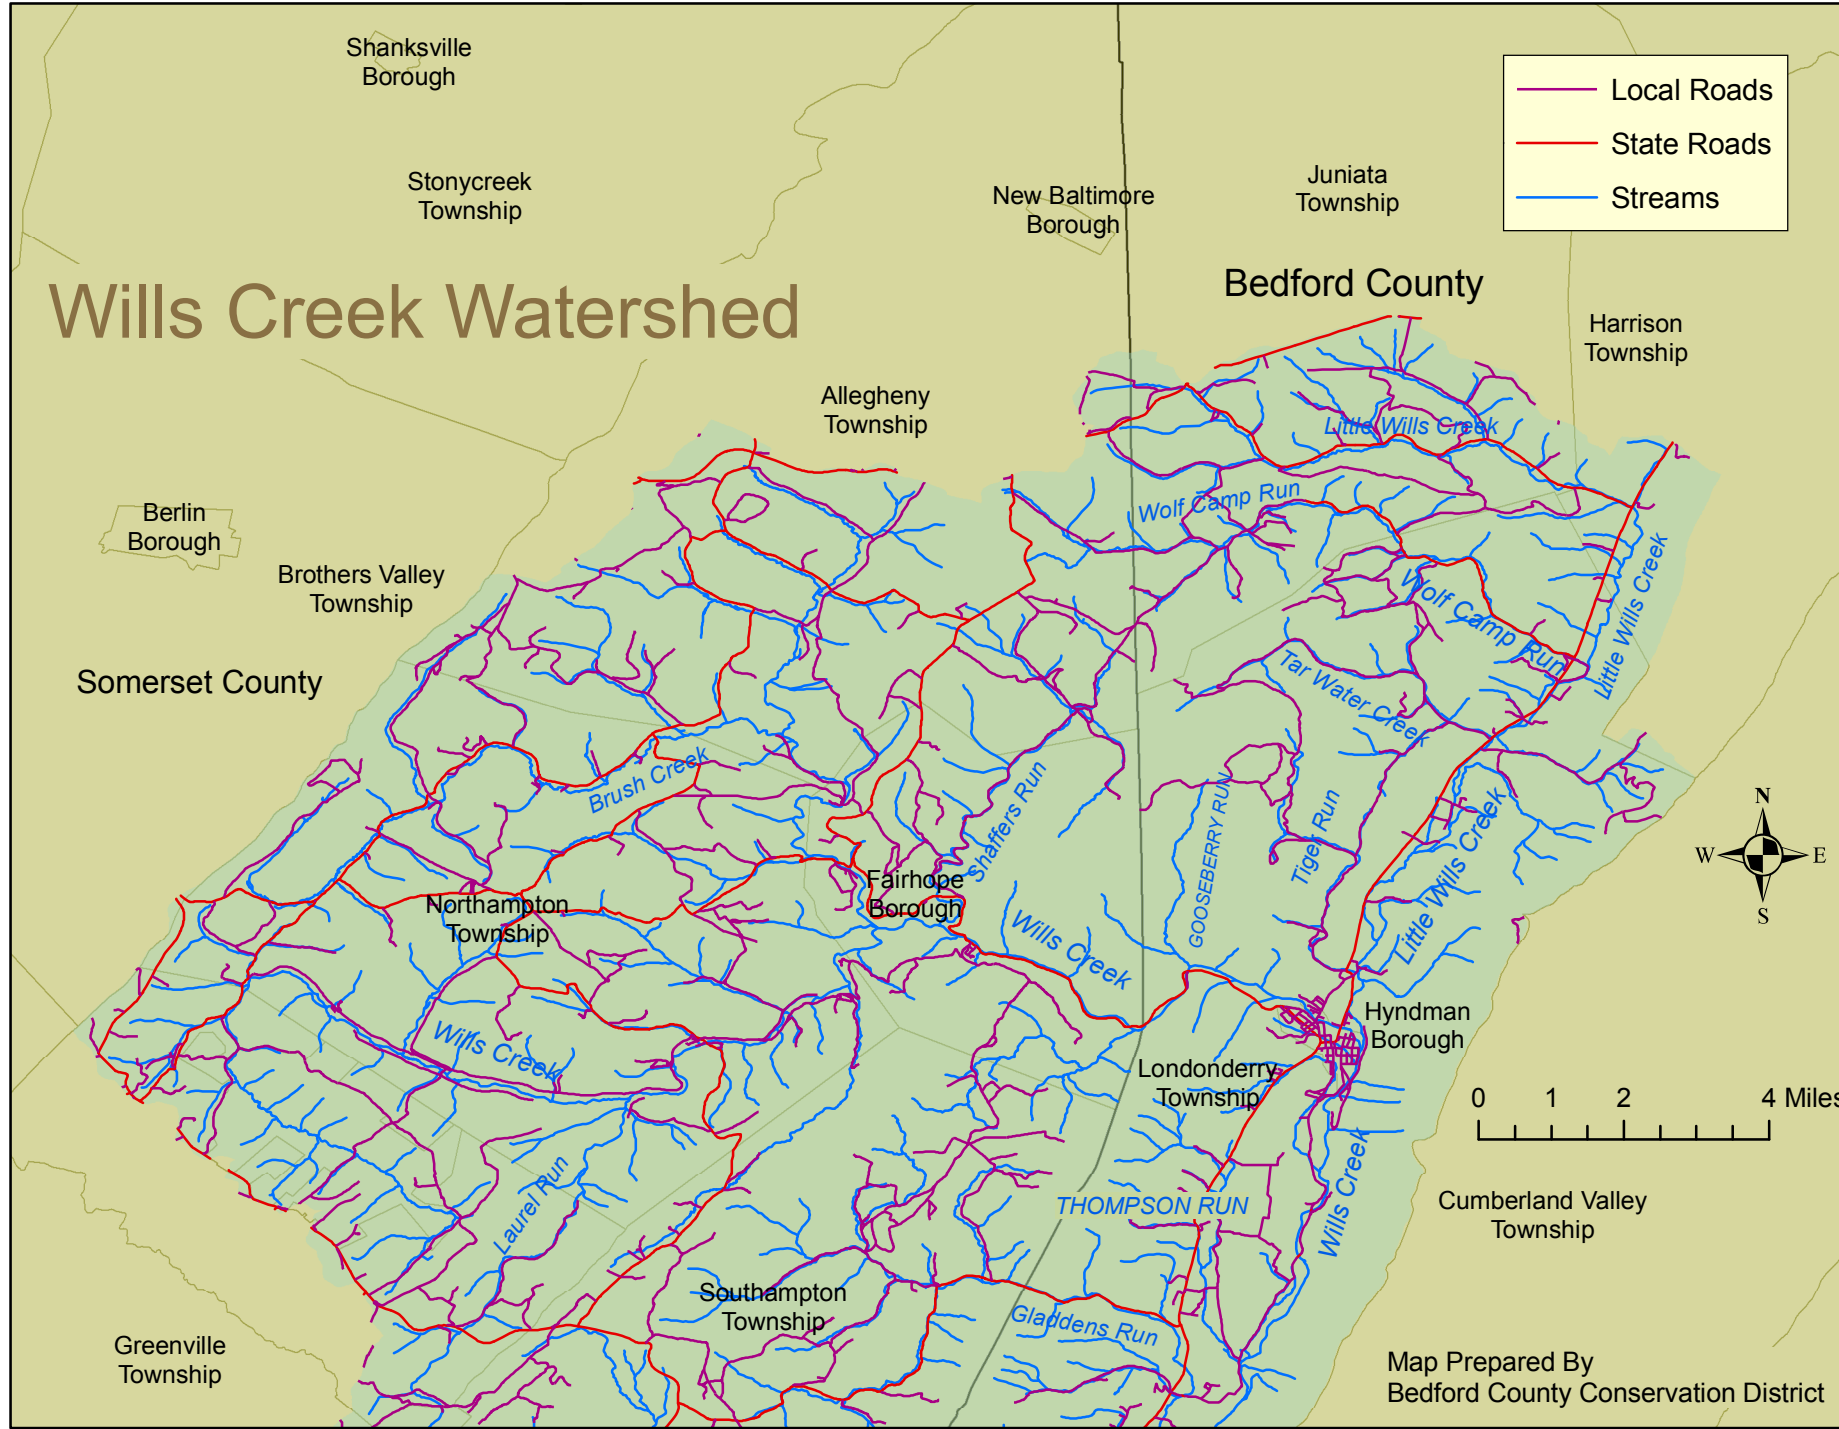

# Wills Creek Watershed

- Local Roads
- State Roads
- Streams

Bedford County

Somerset County

Map Prepared By  
Bedford County Conservation District