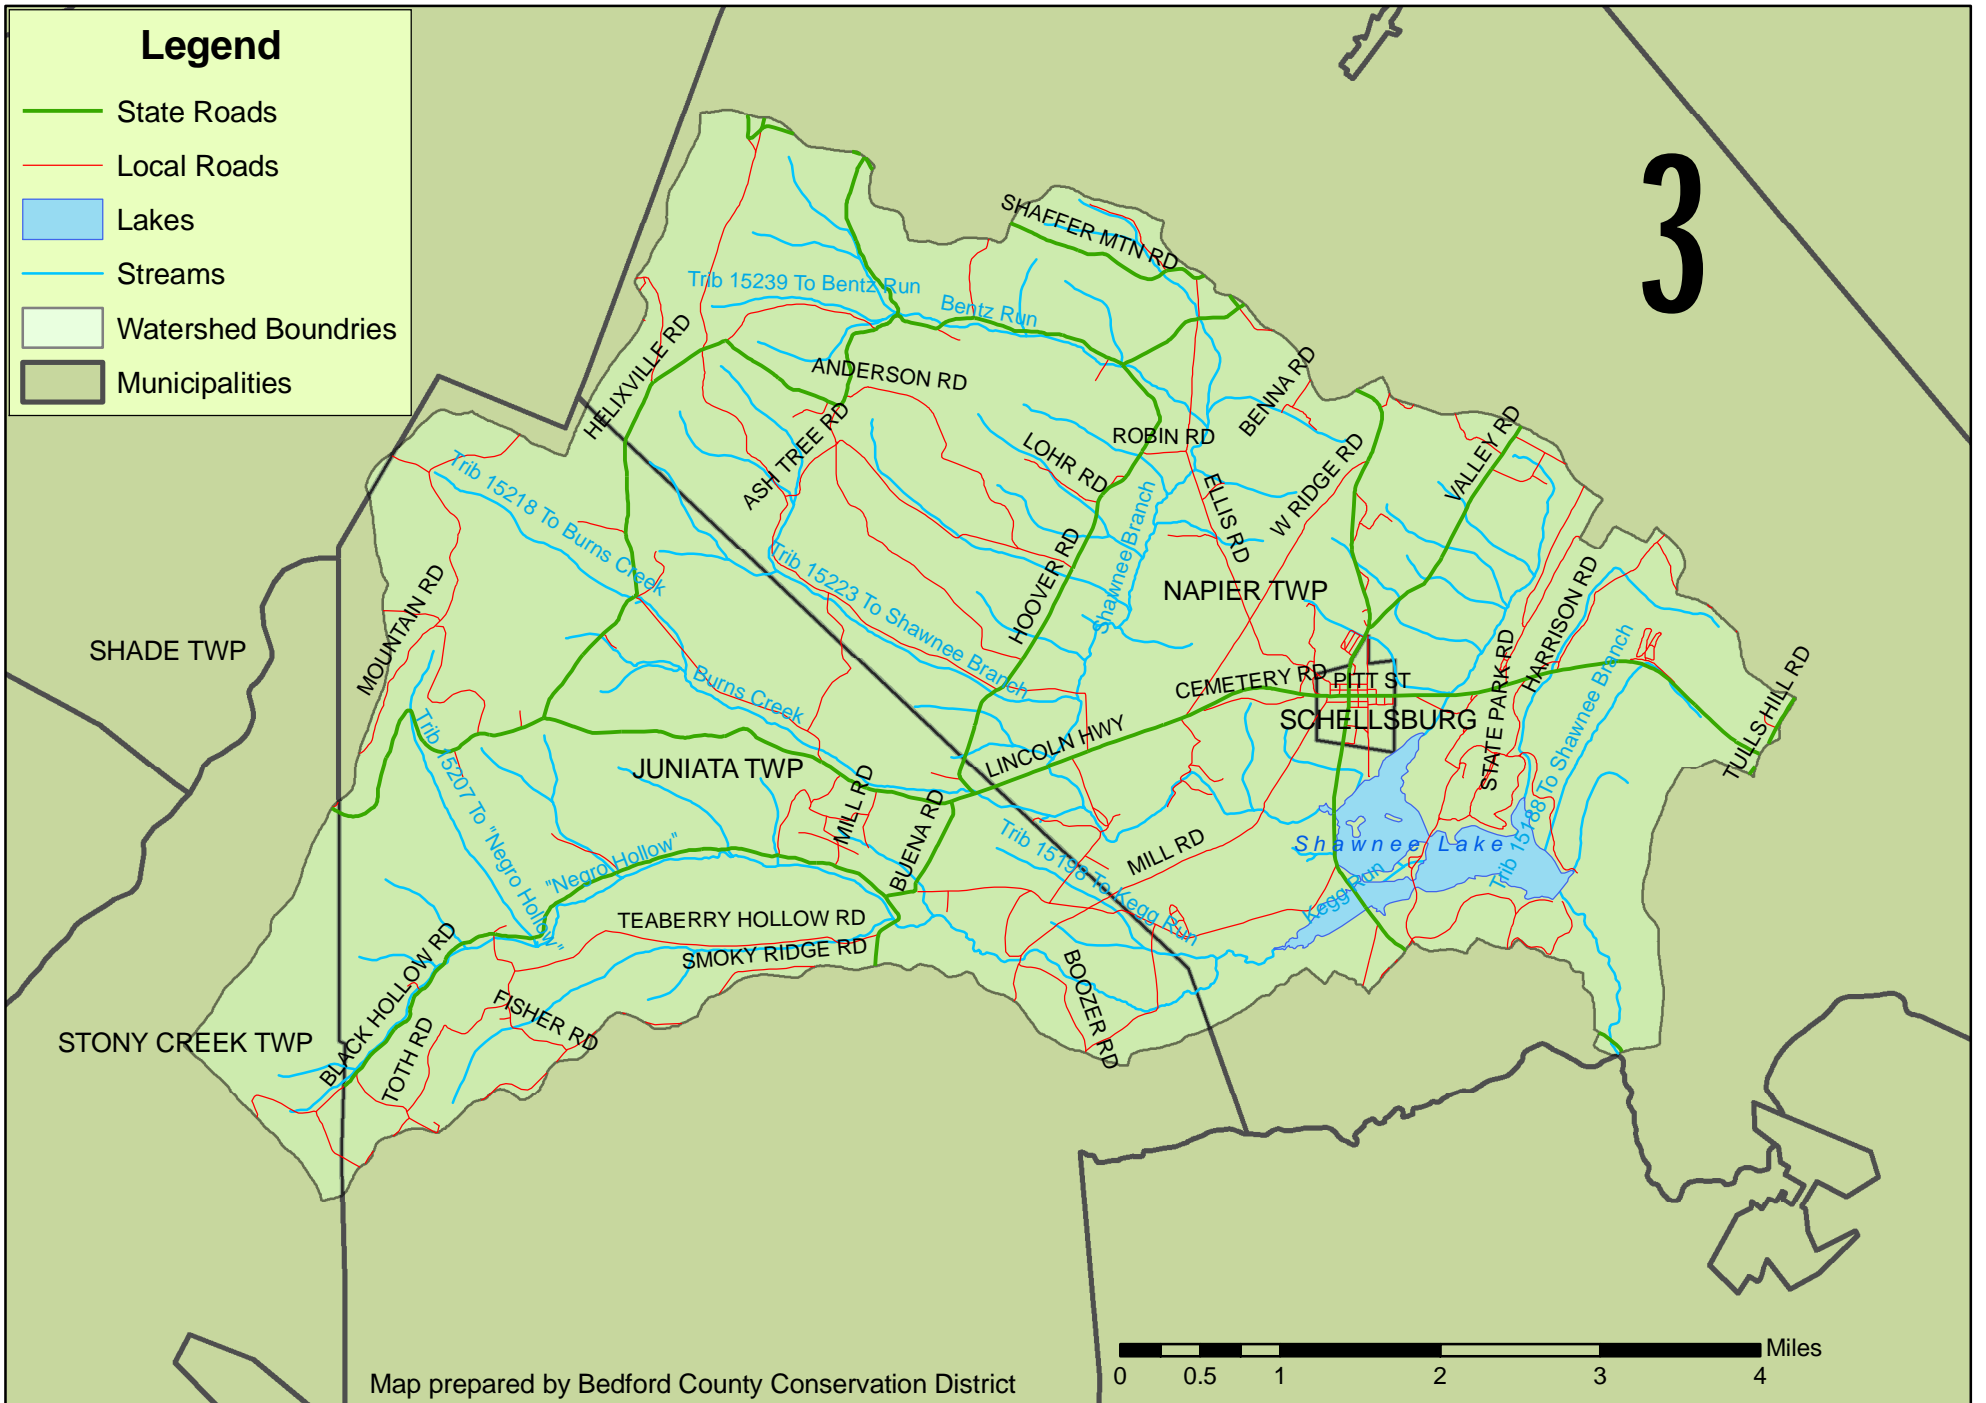

# Shawnee Branch Watershed

## Legend

- State Roads
- Local Roads
- Lakes
- Streams
- Watershed Boundaries
- Municipalities

Map prepared by Bedford County Conservation District

0 0.5 1 2 3 4 Miles