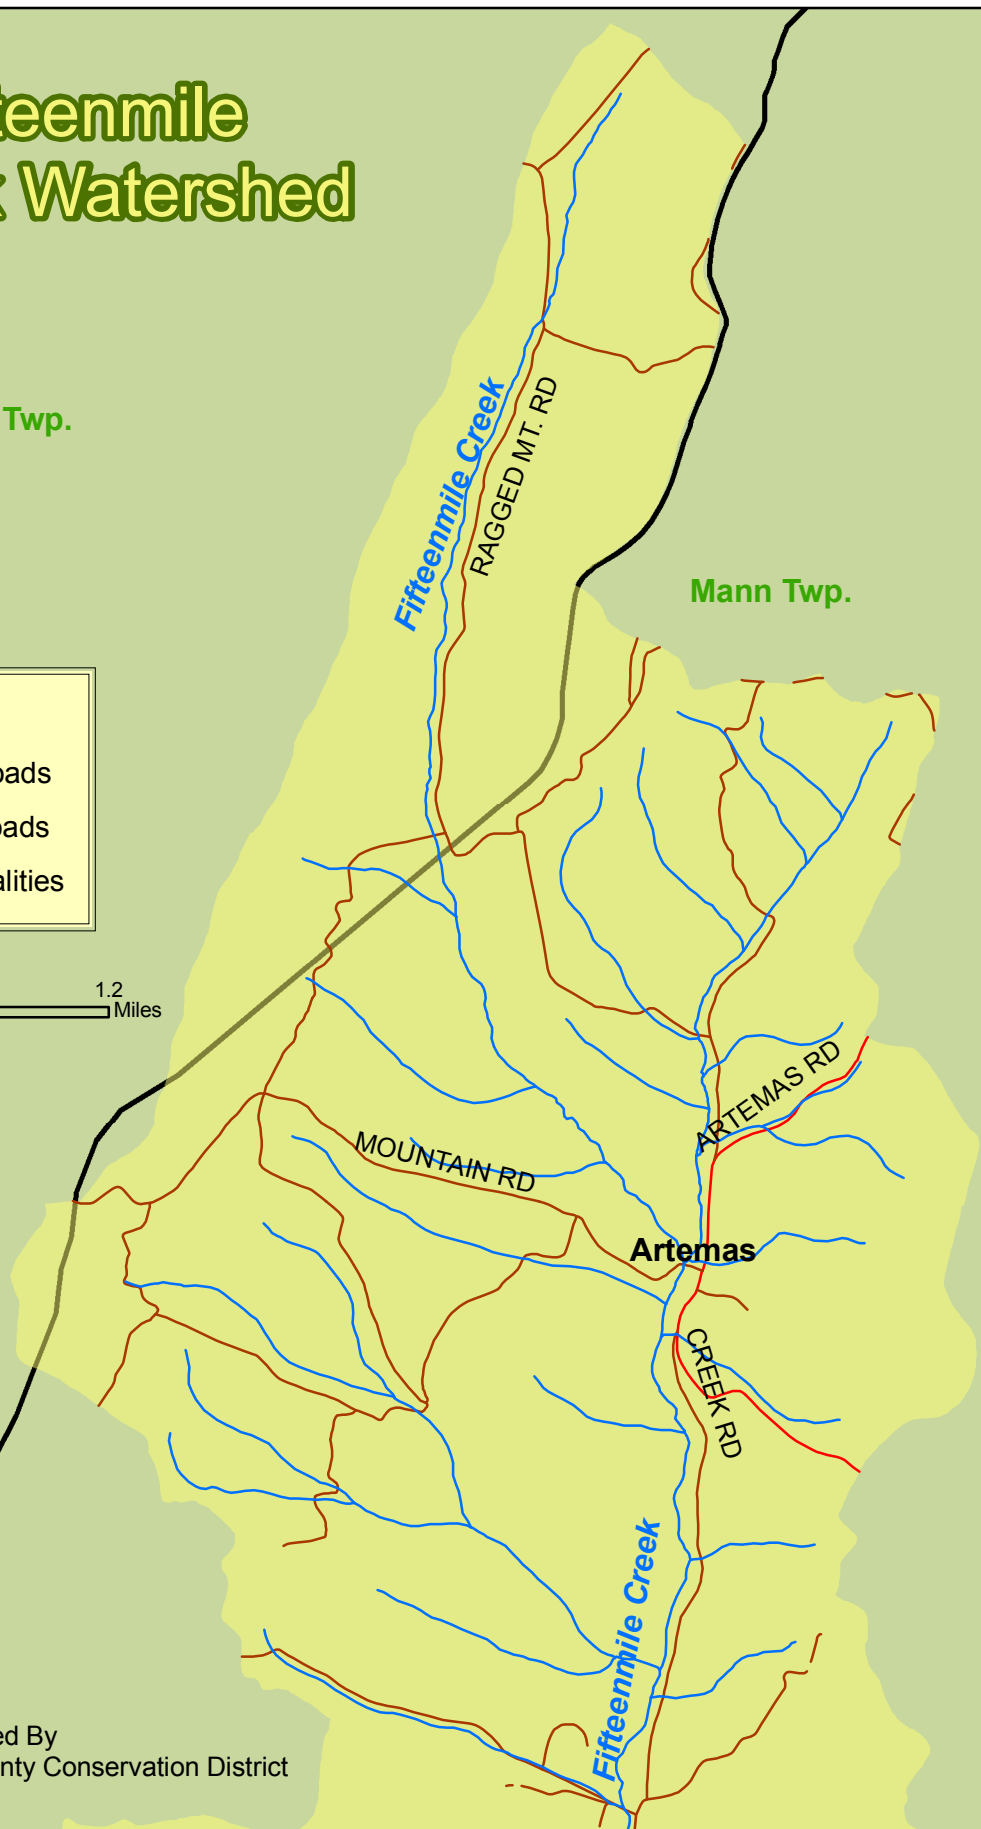

Fifteenmile Creek Watershed

Southampton Twp.

Mann Twp.

Map Prepared By
Bedford County Conservation District