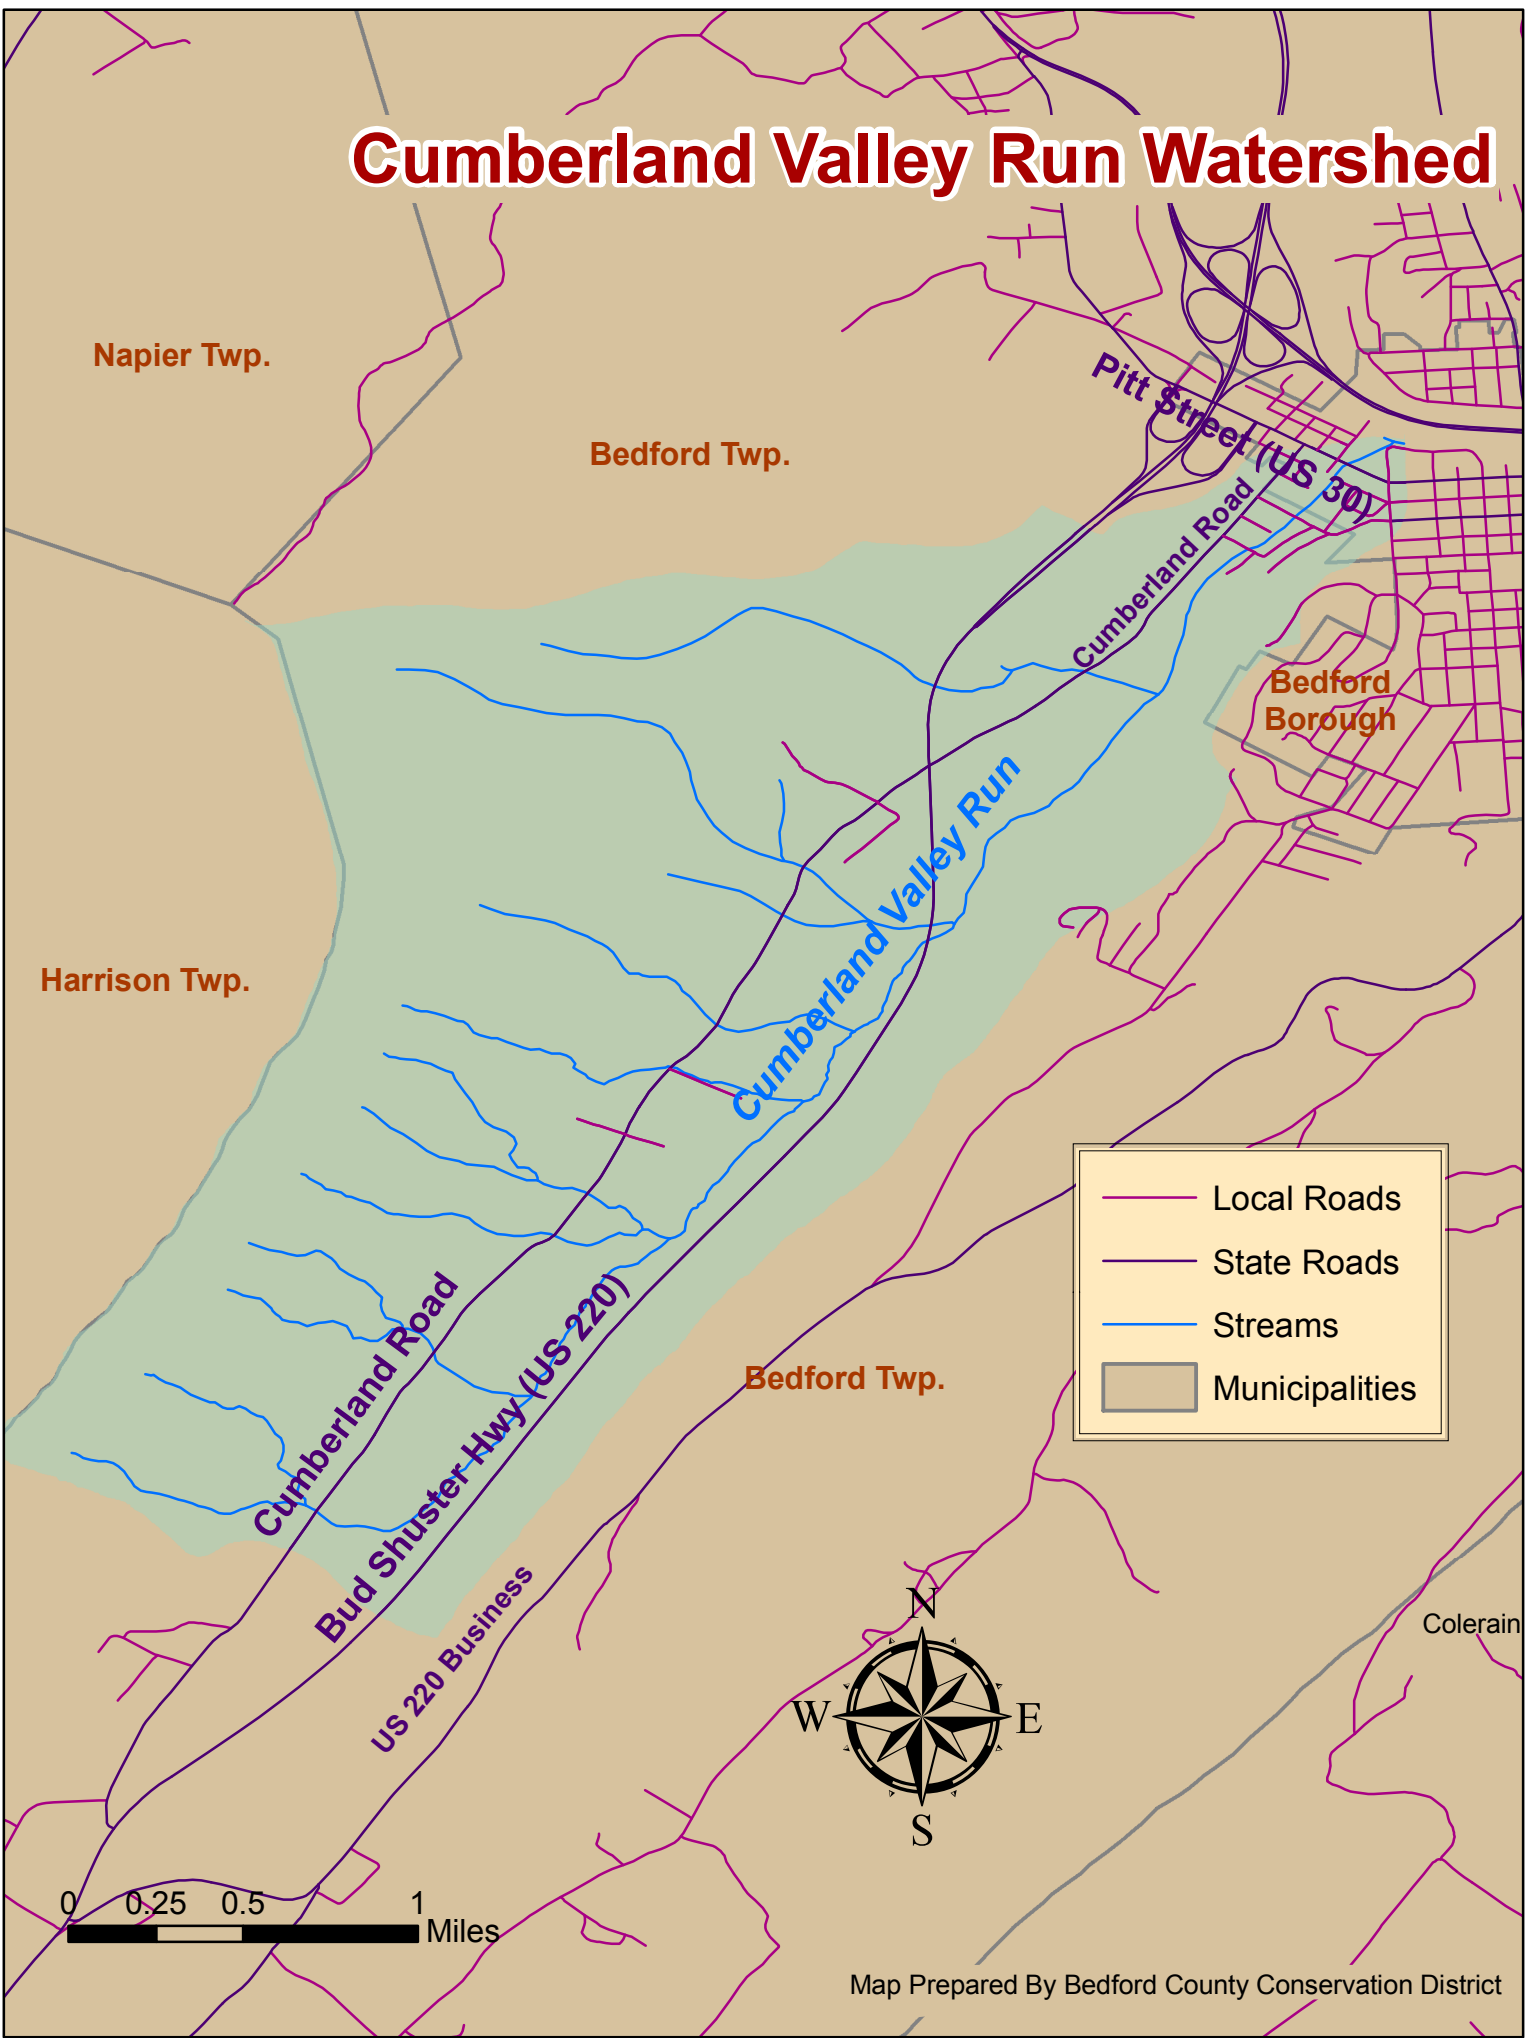

# Cumberland Valley Run Watershed

	Local Roads
	State Roads
	Streams
	Municipalities

0 0.25 0.5 1 Miles