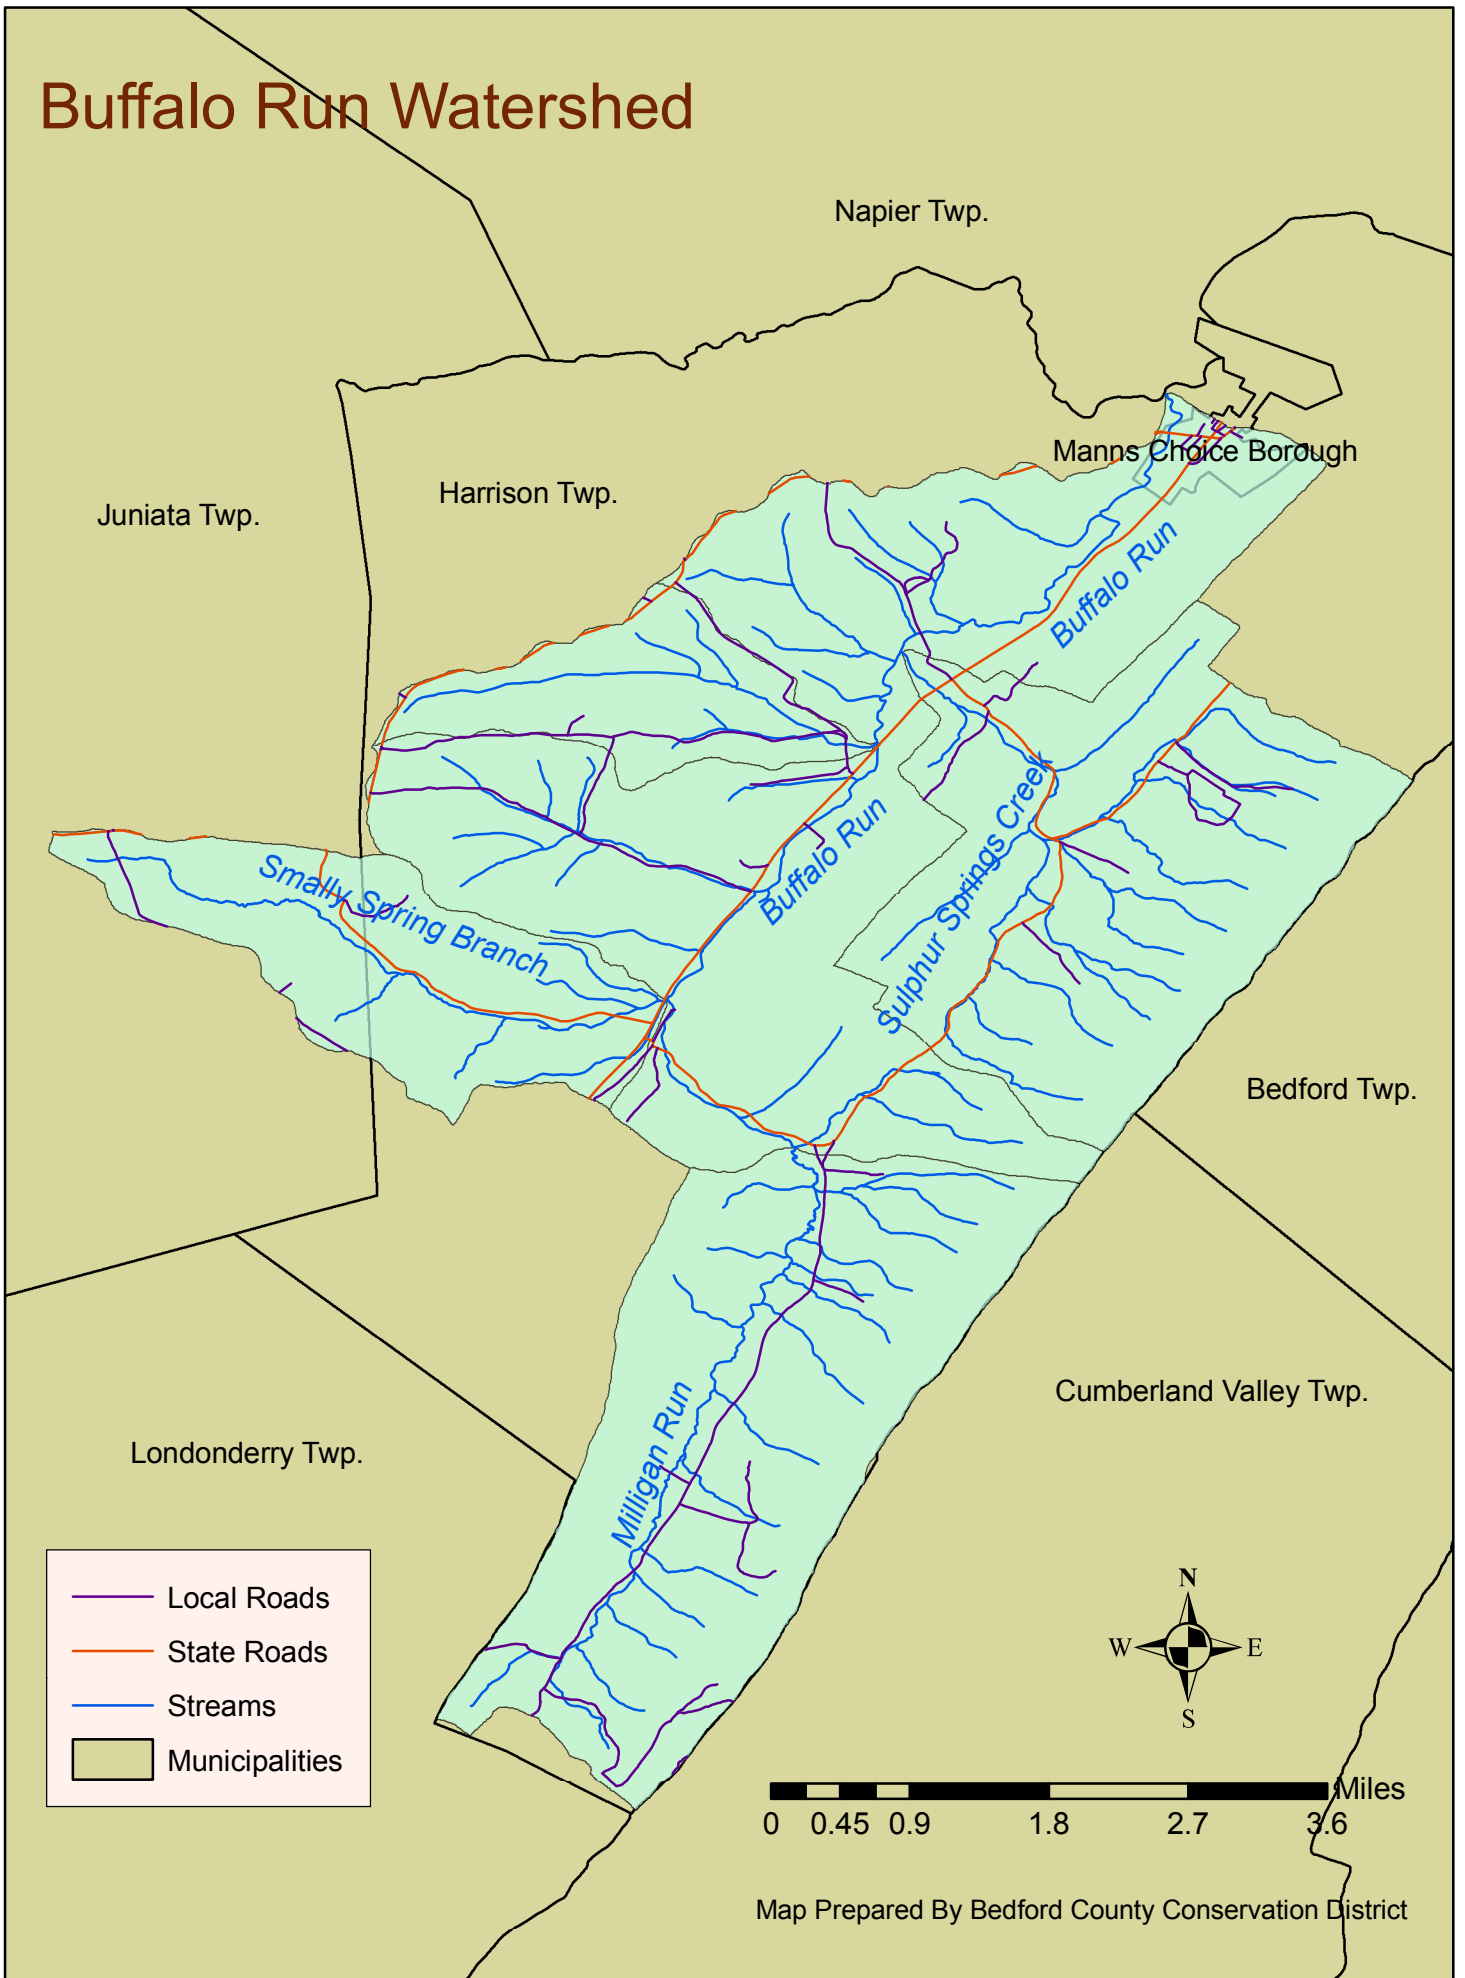

# Buffalo Run Watershed

Juniata Twp.

Harrison Twp.

Napier Twp.

Manns Choice Borough

Smally Spring Branch

Buffalo Run

Buffalo Run

Sulphur Springs Creek

Bedford Twp.

Cumberland Valley Twp.

Londonderry Twp.

- Local Roads
- State Roads
- Streams
- Municipalities

0 0.45 0.9 1.8 2.7 3.6 Miles

Map Prepared By Bedford County Conservation District