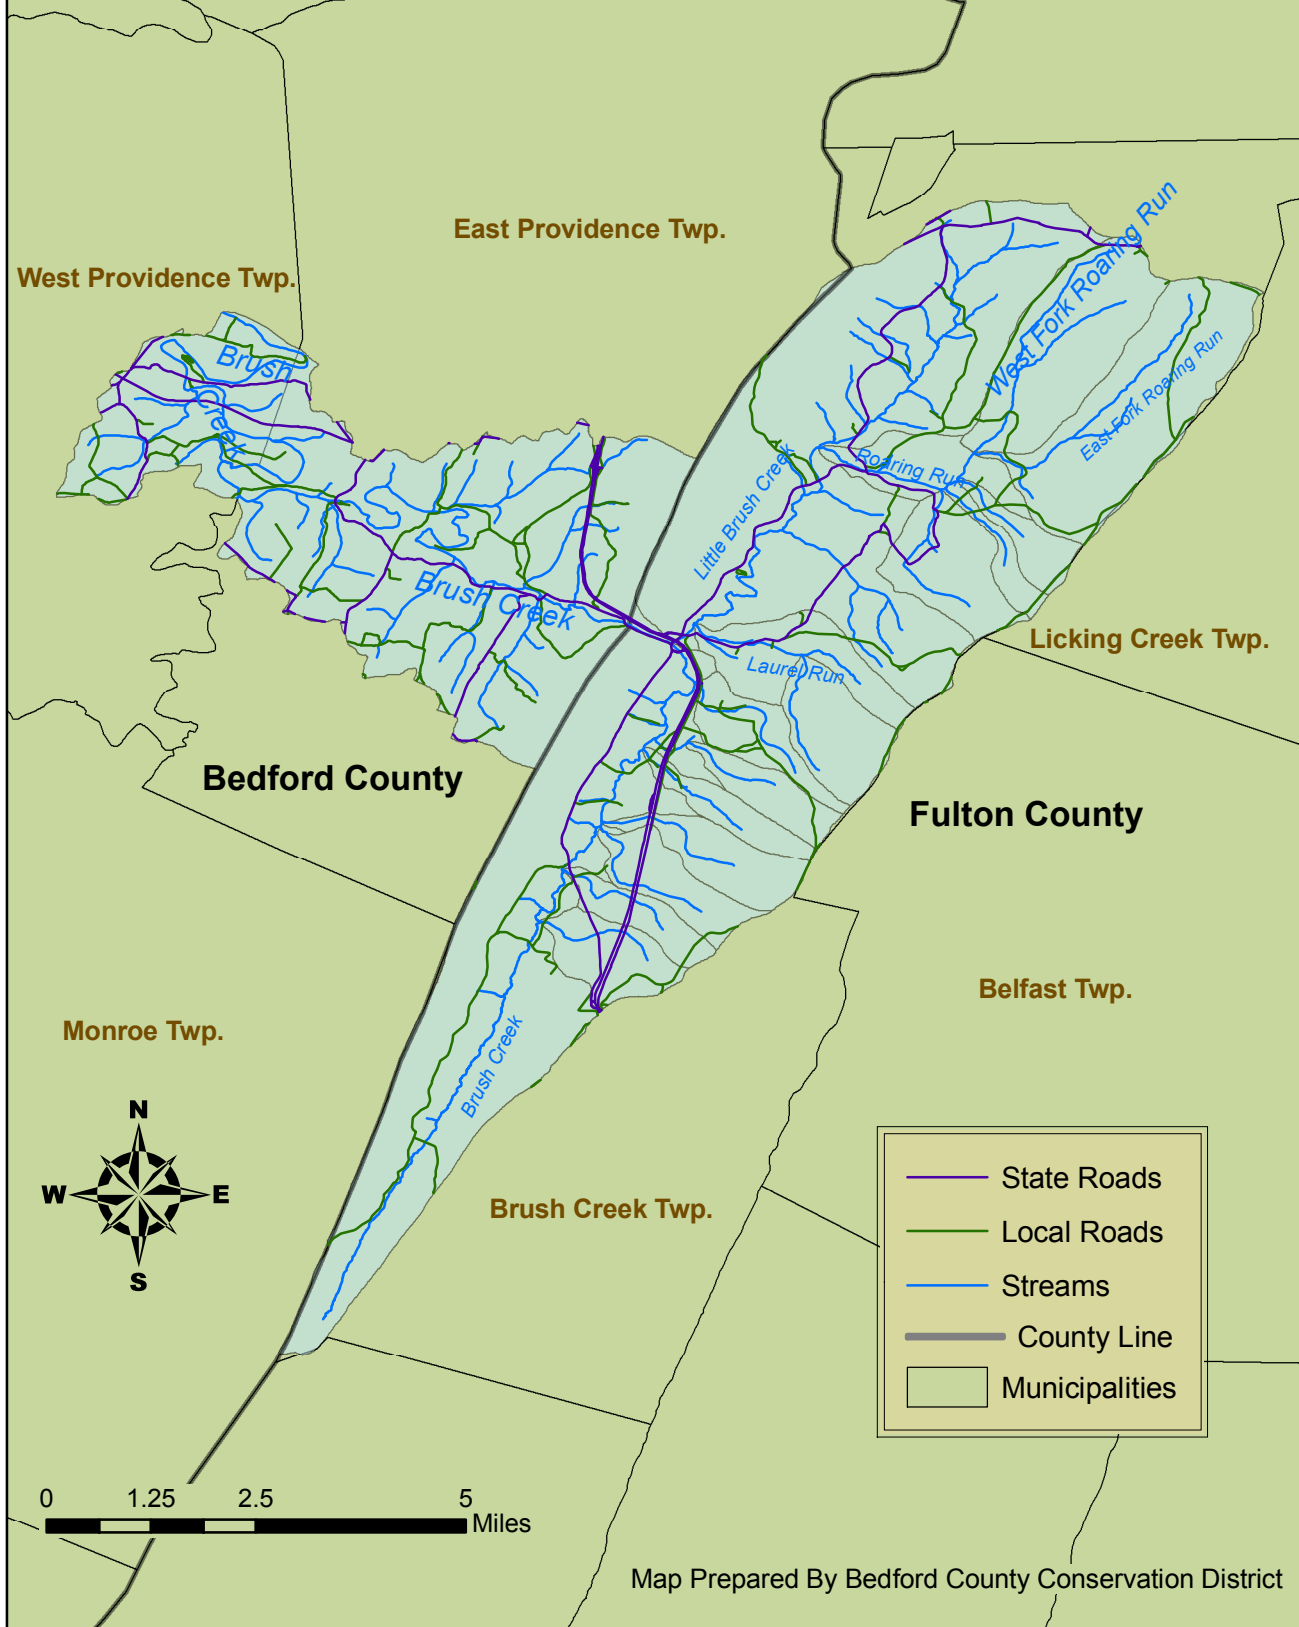

Brush Creek Watershed

Map Prepared By Bedford County Conservation District