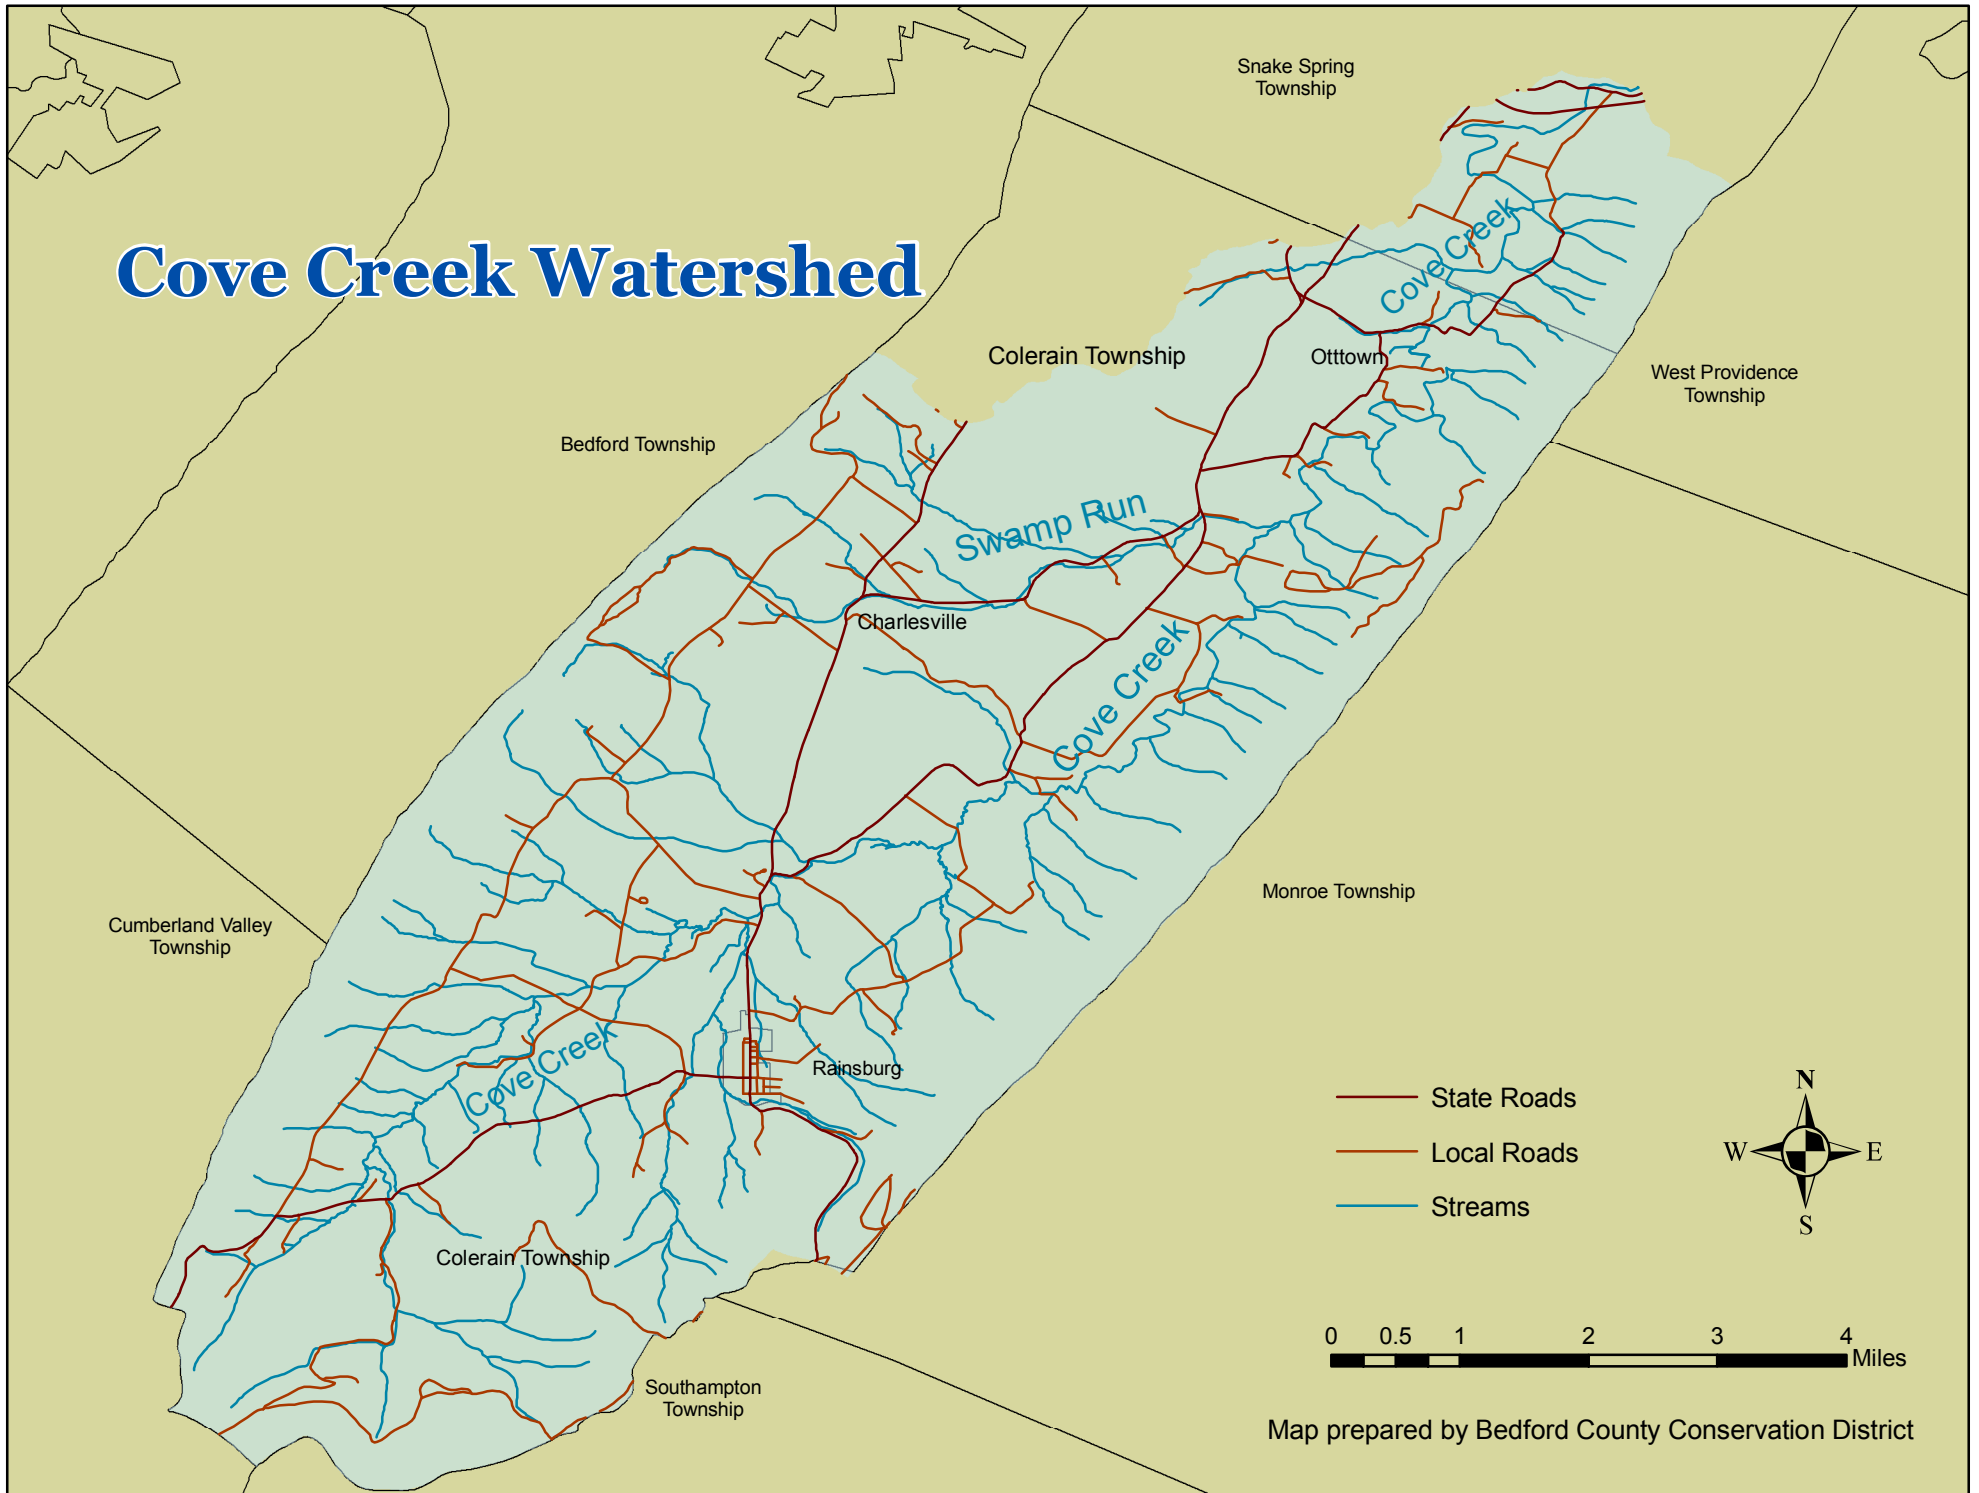

Cove Creek Watershed

- State Roads
- Local Roads
- Streams

Map prepared by Bedford County Conservation District